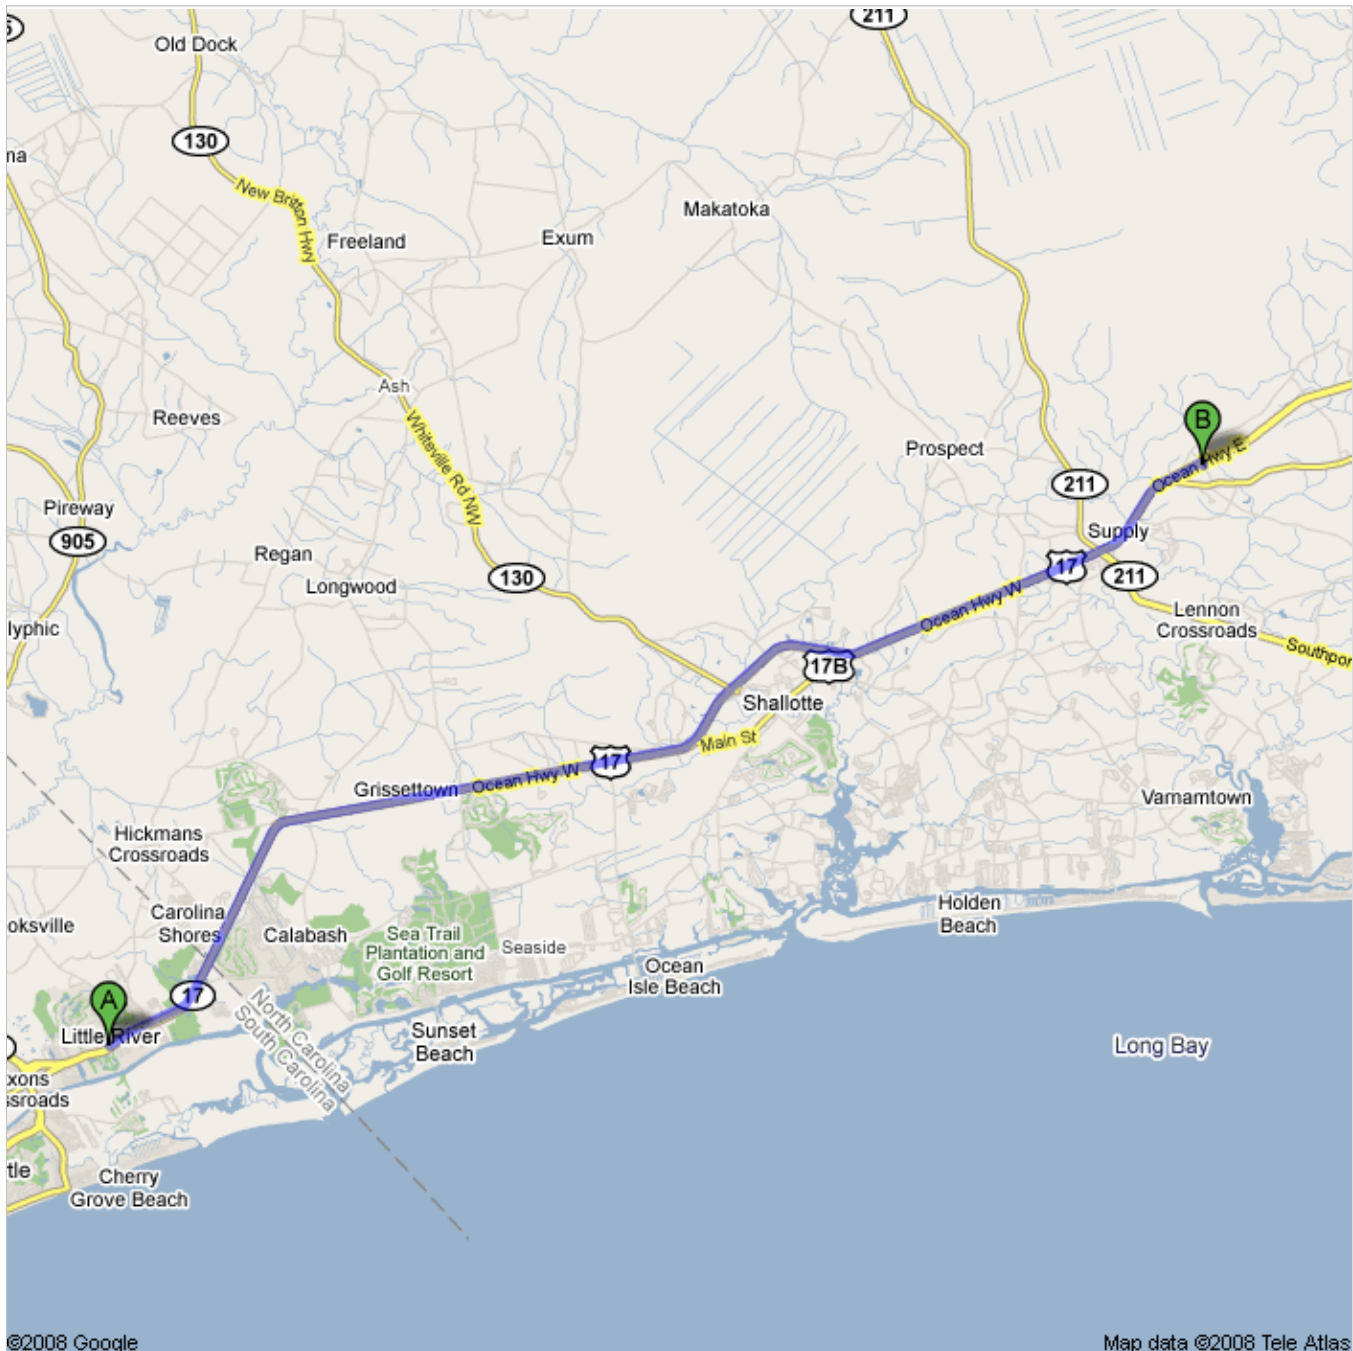

Directions to Brunswick Community College

Shag Class with Randy and Sue

Dinah E Gore Fitness and Aquatics Center

50 College Rd NE, Bolivia, NC 28422

Save trees. Go green!

Download Google Maps on your phone at google.com/gmm

Start at Little River, S Carolina

1. Head **northeast** on **SC-17** toward **Horseshoe Rd N** entering North Carolina
about 4 mins

go 2.8 mi
total 2.8 mi

2. continue on **US-17**
about 30 mins

go 24.4 mi
total 27.2 mi

3. Turn **right** at **College Rd NE**
(watch for sign on Hwy 17) destination will be on the left

go 364 ft
total 27.3 mi

Brunswick Community College
Bolivia, NC 28422

The "Dinah E. Gore Fitness and Aquatics Center" is the first building on the left.