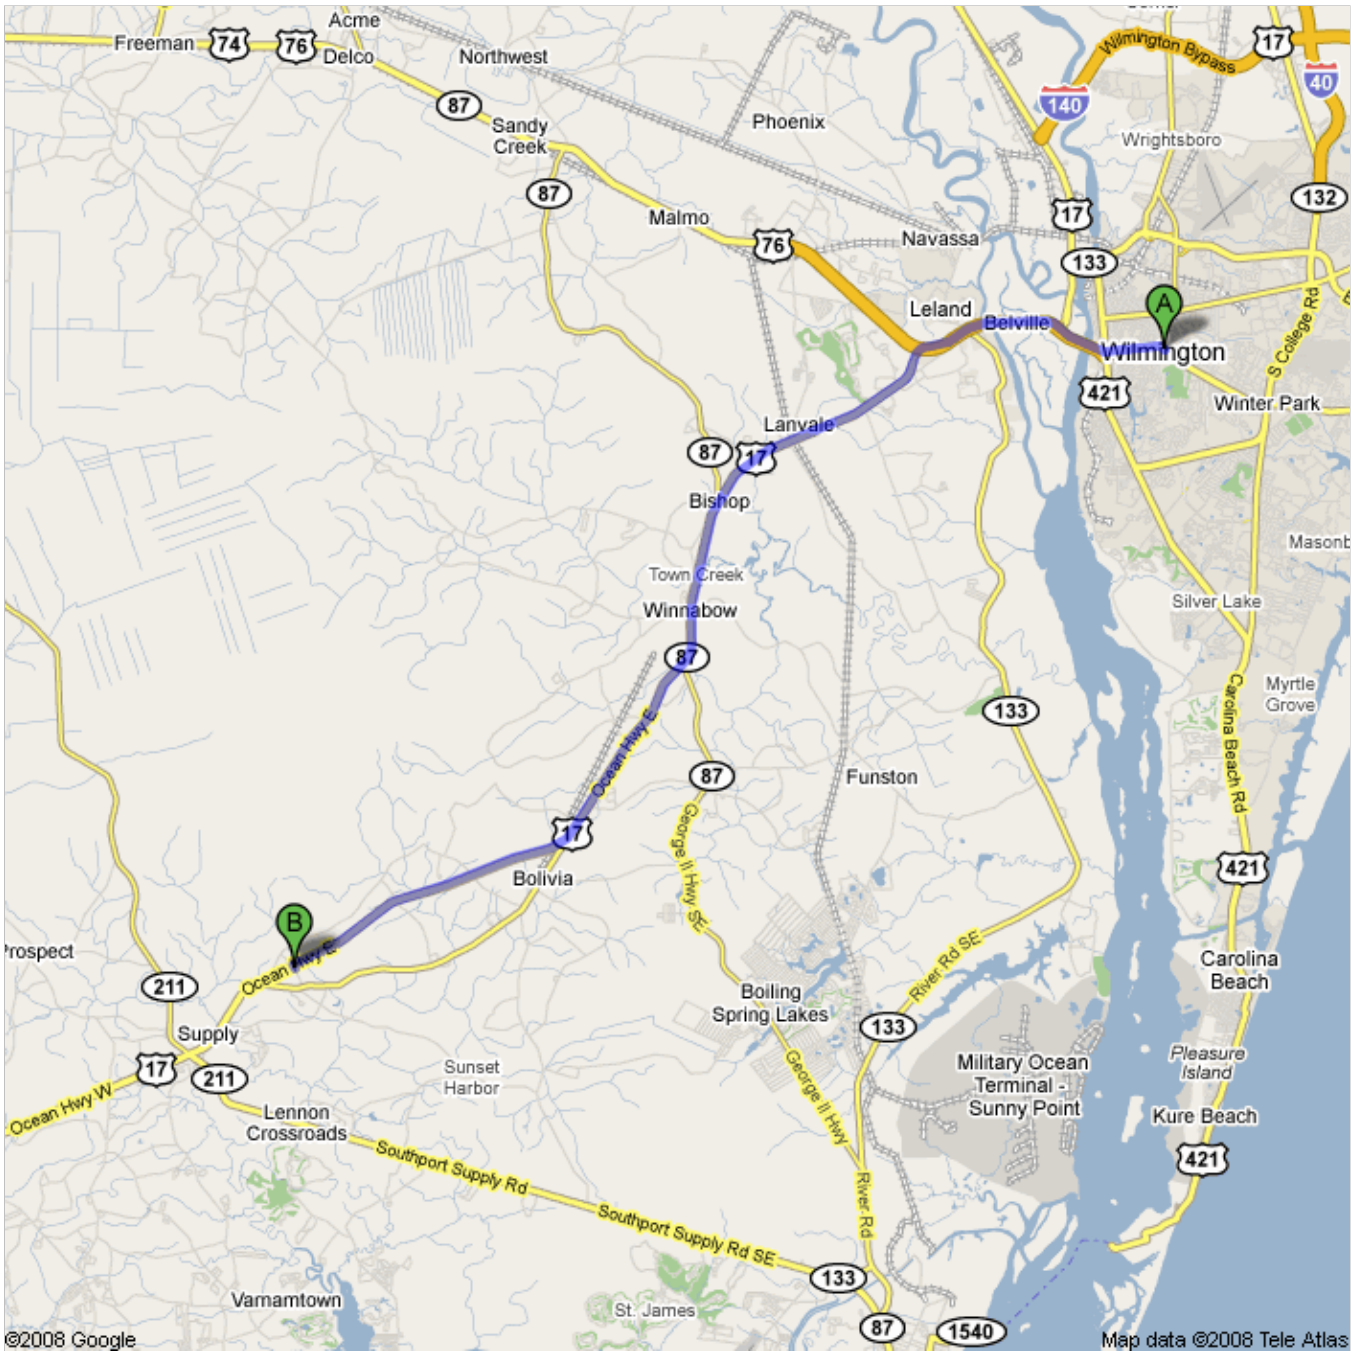

Directions to Brunswick Community College

Shag Class with RandyandSue

Dinah E Gore Fitness and Aquatics Center

50 College Rd NE, Bolivia, NC 28422

24.8 mi – about 30 mins.

Save trees. Go green!

Download Google Maps on your phone at google.com/gmm

Wilmington, N Carolina

1. Head **northwest** on **Oleander Dr/US-76** toward **Wooster St**
Continue to follow US-76 About 6 mins go 4.7 mi
total 4.7 mi
2. Exit onto **US-17** toward **Shallotte**
About 23 mins go 20.0 mi
total 24.7 mi
3. Turn **left** at **College Rd NE/Troy L Smith Dr (watch for sign on Hwy 17)**
Continue to follow College Rd NE
Destination will be on the left
About 1 min go 443 ft
total 24.8 mi

Brunswick Community College Bolivia, NC 28422

The "Dinah E. Gore Fitness and Aquatics Center" is the first building on the left.